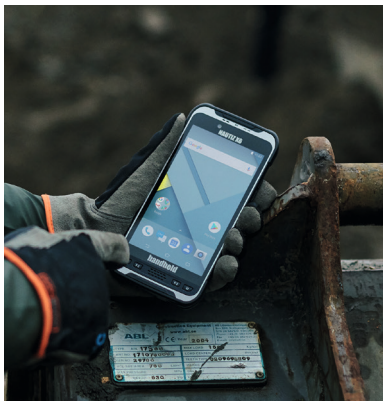

NAUTIZ X6

- Android 11 (GMS) 6.0"
- MIL-STD-810G/461F, IP67
- 4G/LTE, WiFi/BT/GPS/Cam
- 1D/2D, NFC, LF RFID reader
- Type-C, expansion
- RTK High precision GNSS

NAUTIZ X81

- Android 12 (GMS) 4.8"
- MIL-STD-810G, IP67
- 5G/4G/LTE, WiFi/BT/GPS/Cam
- NFC
- USB-A, Type-C, RS232/422/485
- RTK High precision GNSS

ALGIZ 8X

- Windows 10, 8.0"
- MIL-STD-810G, IP65
- 4G/LTE, WiFi/BT/GPS/Cam
- 1D/2D, LRBT, CANBUS, RS232
- USB-A, RJ45, HDMI, docking, expansion

ALGIZ 10XR

- Windows 10, 10.1"
- MIL-STD-810G, IP65
- 5G/4G/LTE, WiFi/BT/GPS/Cam
- 1D/2D, NFC, Fingerprint ID
- USB-A, USB-C, RJ45, RS-232, docking, expansion